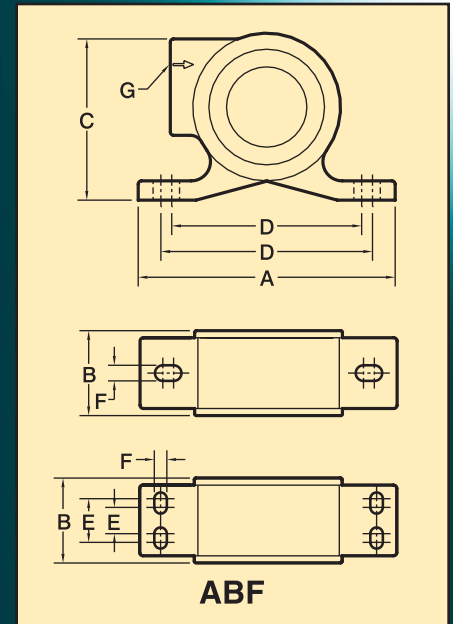

Ball Vibrators Models ABL, ABU & ABF

COUGAR

DIMENSIONS (Inch)

Model	A	B	C	Bolt Pattern		Bolt Size F	Port NPT G	Weight Lbs.
				D	E			
ABL-10	3	1.1875	2	1	—	5/16	1/8	.75
ABL-13	3.6875	1.3125	2.375	1	—	3/8	1/8	1
ABL-19	4.5	1.6875	2.9375	1.25	—	3/8	1/4	2
ABL-25	5.625	2.3125	3.8125	1.625	—	1/2	1/4	4.75
ABU-6	3.75	1.125	2.125	3	—	1/4	1/8	.75
ABU-13	5	1.25	2.5	4	—	3/8	1/8	1.5
ABU-19	5	1.625	3.1875	4	—	3/8	1/4	2.5
ABU-25	6	2.25	4.125	5	—	1/2	3/8	5
ABU-32	6	2.25	4.125	5	—	1/2	3/8	6
ABU-38	7.75	2.75	5	6	—	5/8	3/8	9
ABU-44	8.5	3	5.75	7	—	5/8	1/2	13
ABF-10	3.9375	1.1875	2.1875	3	—	5/16	1/8	.75
ABF-13	5.0625	1.3125	2.625	4	—	3/8	1/8	1.5
ABF-19	2.125	1.6875	3.3125	4	—	3/8	1/4	2.5
ABF-25	6.375	2.3125	4.375	4-5	—	1/2	1/4	5.5
ABF-35	6.375	2.3125	4.375	4-5	—	1/2	1/4	5.875
ABF-41	6.375	3.125	6	5.5	1.25-1.75	3/8	3/8	13.5
ABF-51	6.375	3.125	6	5.5	1.25-1.75	3/8	3/8	14.5