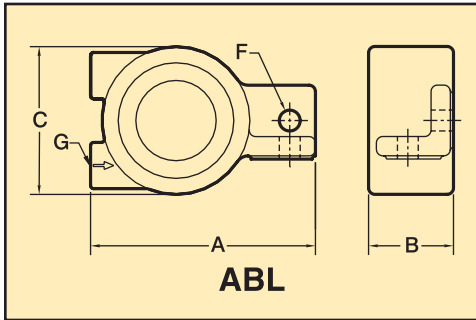

Ball Vibrators Models ABL, ABU & ABF

COUGAR

DIMENSIONS (Inch)

Model	A	B	C	Bolt Pattern		Bolt Size F	Port NPT G	Weight Lbs.
				D	E			
ABL-10	3	1.1875	2	1	—	5/16	1/8	.75
ABL-13	3.6875	1.3125	2.375	1	—	3/8	1/8	1
ABL-19	4.5	1.6875	2.9375	1.25	—	3/8	1/4	2
ABL-25	5.625	2.3125	3.8125	1.625	—	1/2	1/4	4.75
ABU-6	3.75	1.125	2.125	3	—	1/4	1/8	.75
ABU-13	5	1.25	2.5	4	—	3/8	1/8	1.5
ABU-19	5	1.625	3.1875	4	—	3/8	1/4	2.5
ABU-25	6	2.25	4.125	5	—	1/2	3/8	5
ABU-32	6	2.25	4.125	5	—	1/2	3/8	6
ABU-38	7.75	2.75	5	6	—	5/8	3/8	9
ABU-44	8.5	3	5.75	7	—	5/8	1/2	13
ABF-10	3.9375	1.1875	2.1875	3	—	5/16	1/8	.75
ABF-13	5.0625	1.3125	2.625	4	—	3/8	1/8	1.5
ABF-19	2.125	1.6875	3.3125	4	—	3/8	1/4	2.5
ABF-25	6.375	2.3125	4.375	4-5	—	1/2	1/4	5.5
ABF-35	6.375	2.3125	4.375	4-5	—	1/2	1/4	5.875
ABF-41	6.375	3.125	6	5.5	1.25-1.75	3/8	3/8	13.5
ABF-51	6.375	3.125	6	5.5	1.25-1.75	3/8	3/8	14.5