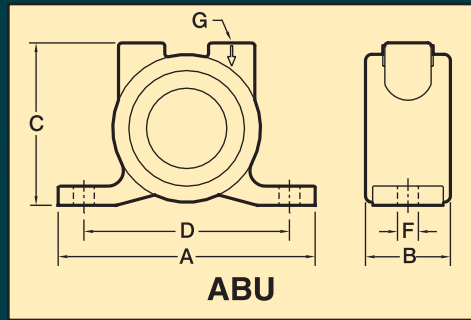

Ball Vibrators Models ABL, ABU & ABF

COUGAR

DIMENSIONS (Inch)

Model	A	B	C	Bolt Pattern		Bolt Size F	Port NPT G	Weight Lbs.
				D	E			
ABL-10	3	1.1875	2	1	—	5/16	1/8	.75
ABL-13	3.6875	1.3125	2.375	1	—	3/8	1/8	1
ABL-19	4.5	1.6875	2.9375	1.25	—	3/8	1/4	2
ABL-25	5.625	2.3125	3.8125	1.625	—	1/2	1/4	4.75
ABU-6	3.75	1.125	2.125	3	—	1/4	1/8	.75
ABU-13	5	1.25	2.5	4	—	3/8	1/8	1.5
ABU-19	5	1.625	3.1875	4	—	3/8	1/4	2.5
ABU-25	6	2.25	4.125	5	—	1/2	3/8	5
ABU-32	6	2.25	4.125	5	—	1/2	3/8	6
ABU-38	7.75	2.75	5	6	—	5/8	3/8	9
ABU-44	8.5	3	5.75	7	—	5/8	1/2	13
ABF-10	3.9375	1.1875	2.1875	3	—	5/16	1/8	.75
ABF-13	5.0625	1.3125	2.625	4	—	3/8	1/8	1.5
ABF-19	2.125	1.6875	3.3125	4	—	3/8	1/4	2.5
ABF-25	6.375	2.3125	4.375	4-5	—	1/2	1/4	5.5
ABF-35	6.375	2.3125	4.375	4-5	—	1/2	1/4	5.875
ABF-41	6.375	3.125	6	5.5	1.25-1.75	3/8	3/8	13.5
ABF-51	6.375	3.125	6	5.5	1.25-1.75	3/8	3/8	14.5